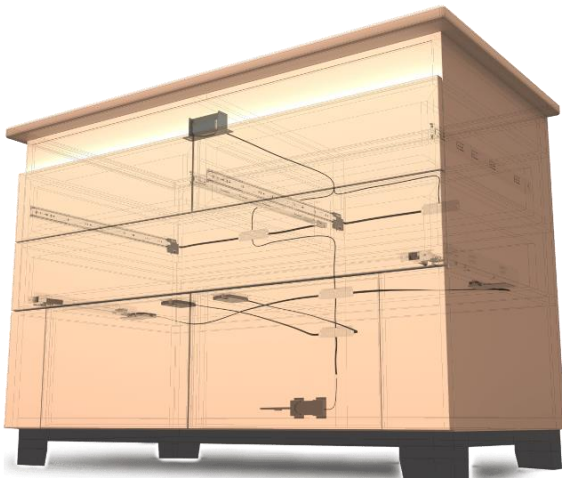

Cabinet-Level Access Control

Cabinet-level access control system designed for cabinet doors, drawers, and more. Using a flexible design of low-profile, modular components, you can install into your custom cabinetry or retrofit it into your existing fixtures.